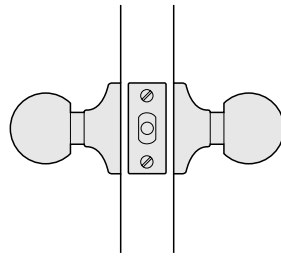

## Knob Lockset for Passage and Closet Doors

External

Internal

Stainless steel matt ground US 32 D

Brass polished US 3

Brass antique

### Features

- External: Turn knob
- Internal: Turn knob

### Function

Opening from outside and inside by turning the knob

Stainless steel matt ground US 32 D	911.64.150
Brass polished US 3	911.64.151
Brass antique	911.64.152

### Function

- Locking from inside with pushbutton.  
Opening from outside with turn knob – when locked from inside – emergency slot in outside knob to operate with a flat object (coin).  
Pushbutton released by turning inside knob or closing the door.