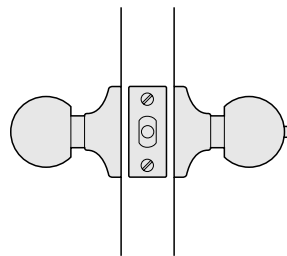

Knob Lockset for Bathroom/WC Doors, Bedroom and Private Room Doors

External

Internal

Features

- External: Turn knob with emergency release slot
- Internal: Turn knob with pushbutton

Function

- Locking from inside with pushbutton.
  Opening from outside with turn knob – when locked from inside – emergency slot in outside knob to operate with a flat object (coin).
  Pushbutton released by turning inside knob or closing the door.

Stainless steel matt ground US 32 D	911.64.153
Brass polished US 3	911.64.154
Brass antique	911.64.155

Product information knob locksets light duty

..... page 91.259

Extension link with connecting sleeve

..... page 91.269

Mounting case

..... page 91.270