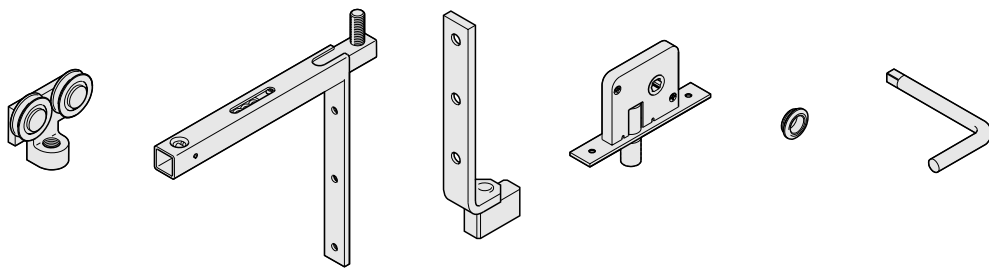

## Fitting for folding walls

Running gear 2-wheel    Suspension bracket with screw M10    Guide bar    Tap lock    Mounting rosette    Socket wrench

	3-leaf	4-leaf	5-leaf	6-leaf	7-leaf	
<b>Set</b>	<b>943.00.001</b>	<b>943.00.002</b>	<b>943.00.003</b>	<b>943.00.004</b>	<b>943.00.005</b>	
consisting of:						
Running gear 2-wheel	1 Piece	1 Piece	2 Pieces	2 Pieces	3 Pieces	943.00.012
Suspension bracket with screw M10	1 Pieces	1 Piece	2 Pieces	2 Pieces	3 Pieces	943.00.022
Guide bar	1 Piece	1 Pieces	2 Pieces	2 Pieces	3 Pieces	943.00.030
Tap lock	1 Piece	1 Piece	2 Pieces	2 Pieces	3 Pieces	943.04.080
Mounting rosette	1 Piece	1 Piece	2 Pieces	2 Pieces	3 Pieces	943.04.091
Socket wrench	1 Piece	1 Piece	1 Piece	1 Piece	1 Piece	943.04.090

Catalogue numbers refer to 1 piece. When ordering individual components, please specify the required quantity.  
**Running tracks, guide tracks and ball bearing hinges need to be ordered separately.**

### Guide track, drilled

	Dimensions (WxHxThickn.)	Length	Light metal clear anodized	Brass
	20 x 20 x 3 mm	2500 mm	941.00.925	-
		3500 mm	941.00.935	-
		6000 mm	941.00.960	943.05.600
		Manufactured to size	941.00.997	943.05.999
	20 x 28 x 3 mm	6000 mm	-	942.50.600
		Manufactured to size	-	942.50.999