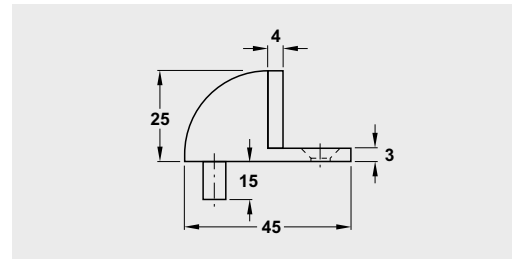

StarTec Floor Mounted Door Stop

Stainless steel matt	937.52.050
----------------------	------------

Fixing material supplied

StarTec Floor Mounted Door Stop

Stainless steel matt	937.52.070
----------------------	------------