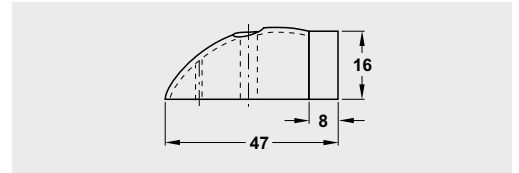

StarTec Floor Mounted Door Stop

Stainless steel matt	937.52.050
----------------------	------------

Fixing material supplied

StarTec Floor Mounted Door Stop

Stainless steel matt	937.52.070
----------------------	------------